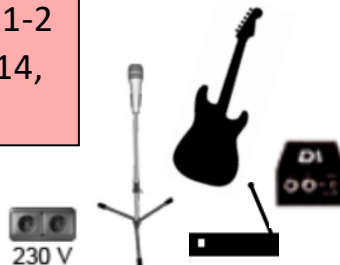

SAFFEK
RIDER 2023

KEYS AUX 5-6
LINES 17-18,
23

DRM AUX 3-4
LINES 1-11

Gil AUX 7-8
LINES 15-16,
19-21, 24

LEAD AUX 1-2
LINES 13-14,
25

Bass AUX 9-10
LINES 12, 22

Channel	Type	Position	Channel	Type	Position	Channel	Type	
01. BD IN	BETA 91	DRM	13. GTR OREN L	OPEN XLR	LEAD	25. B.VOC GIL	58	GTR GIL
02. BD OUT	D6	DRM	14. GTR OREN R	OPEN XLR	LEAD	26. M.VOC	58	LEAD
03. SNR TOP	57	DRM	15. ACC OREN	ACT DI MONO	LEAD	26. M.VOC (SPLIT)		
04. SNR BT	904	DRM	15. GTR GIL L	OPEN XLR	GTR GIL	25. T.B GIL	SWITCH	GTR GIL
05. HH	SM81	DRM	16. GTR GIL R	OPEN XLR	GTR GIL			
06. TT	904	DRM	17. KEYS L	ACT DI STEREO	KEYS			
07. TT 2	904	DRM	18. KEYS R	ACT DI STEREO	KEYS			
08. FLOOR	904	DRM	19. COMP L	ACT DI STEREO	GTR GIL			
09. FLOOR 2	904	DRM	20. COMP R	ACT DI STEREO	GTR GIL			
10. OH L	SM81	DRM	21. CLICK	ACT DI MONO	GTR GIL			
11. OH R	SM81	DRM	22. B.VOC BASS	58	BASS			
12. BASS	ACT DI MONO	BASS	23. B.VOC KEYS	58	KEYS			

1-2: LEAD- wireless IEs
 3-4 :Drums- stereo mixer
 5-6: Keys- wired IE STEREO
 7-8 : GTR- wireless IEs
 9-10 : Bass- wireless IEs